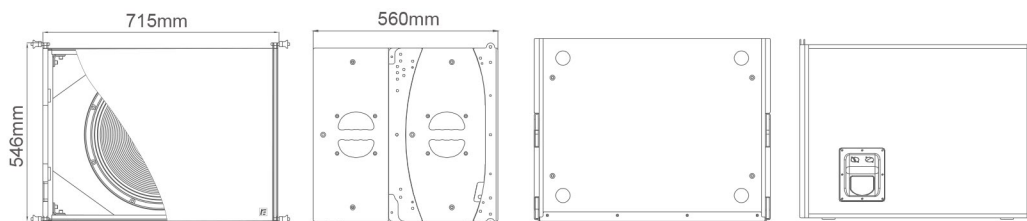

VR12S

单 18 寸超低频音箱
Single 18" Subwoofer

VR SERIES

应用范围 Application

- ▶ 剧场、礼堂、宴会厅主扩声、大会议厅、多功能厅主扩声、流动演出、体育场馆主扩声、大型扩声系统辅助扩声
- ▶ Stadium, Theatre, Auditorium, Banquet hall, Multi-function hall, Touring, Portable application, Supporting large-scale sound reinforcement system fills

产品特性 Features

- ▶ VR12S是一款单18寸紧凑型线阵列低频音箱,专门搭配VR12线阵列音箱组合吊挂或地面组合堆叠式使用,配置了四个力学优化式抽手,表面采用聚脲喷涂工艺,更结实耐磨。
- ▶ VR12S is a single 18" compact subwoofer for line-array speaker. It is specially designed to apply with VR12 for hanging and ground stacked. Polyurea cover makes it durable and strong for all-whether application.

产品尺寸 Product dimension

参数规格 Specifications

系统类型	单18寸超低频音箱	System type	Single 18" Subwoofer
灵敏度(1W/1m)	98dB	Sensitivity(1W/1m)	98dB
频率响应	45Hz~200Hz(±3dB)/40Hz~250Hz(-10dB)	Frequency response	45Hz~200Hz(±3dB)/40Hz~250Hz(-10dB)
额定功率(AES)	900W	Power rating(AES)	900W
最大声压级(连续/峰值)	127.5dB/133.5dB	SPL(continue/peak)	127.5dB/133.5dB
标称阻抗	8Ω	Nominal Impedance	8Ω
低音单元	18寸钕磁低音单元(100mm)	LF	18" neodymium LF unit(100mm)
连接件	2×NEUTRIK NL4MP四芯插座, 1+ 1-	Connectors	2×Neutrik 4 PIN socket, 1+ 1-
尺寸(H×W×D)	546×715×560mm	Dimension(H×W×D)	546×715×560mm
重量	54.4kg	Weight	54.4kg